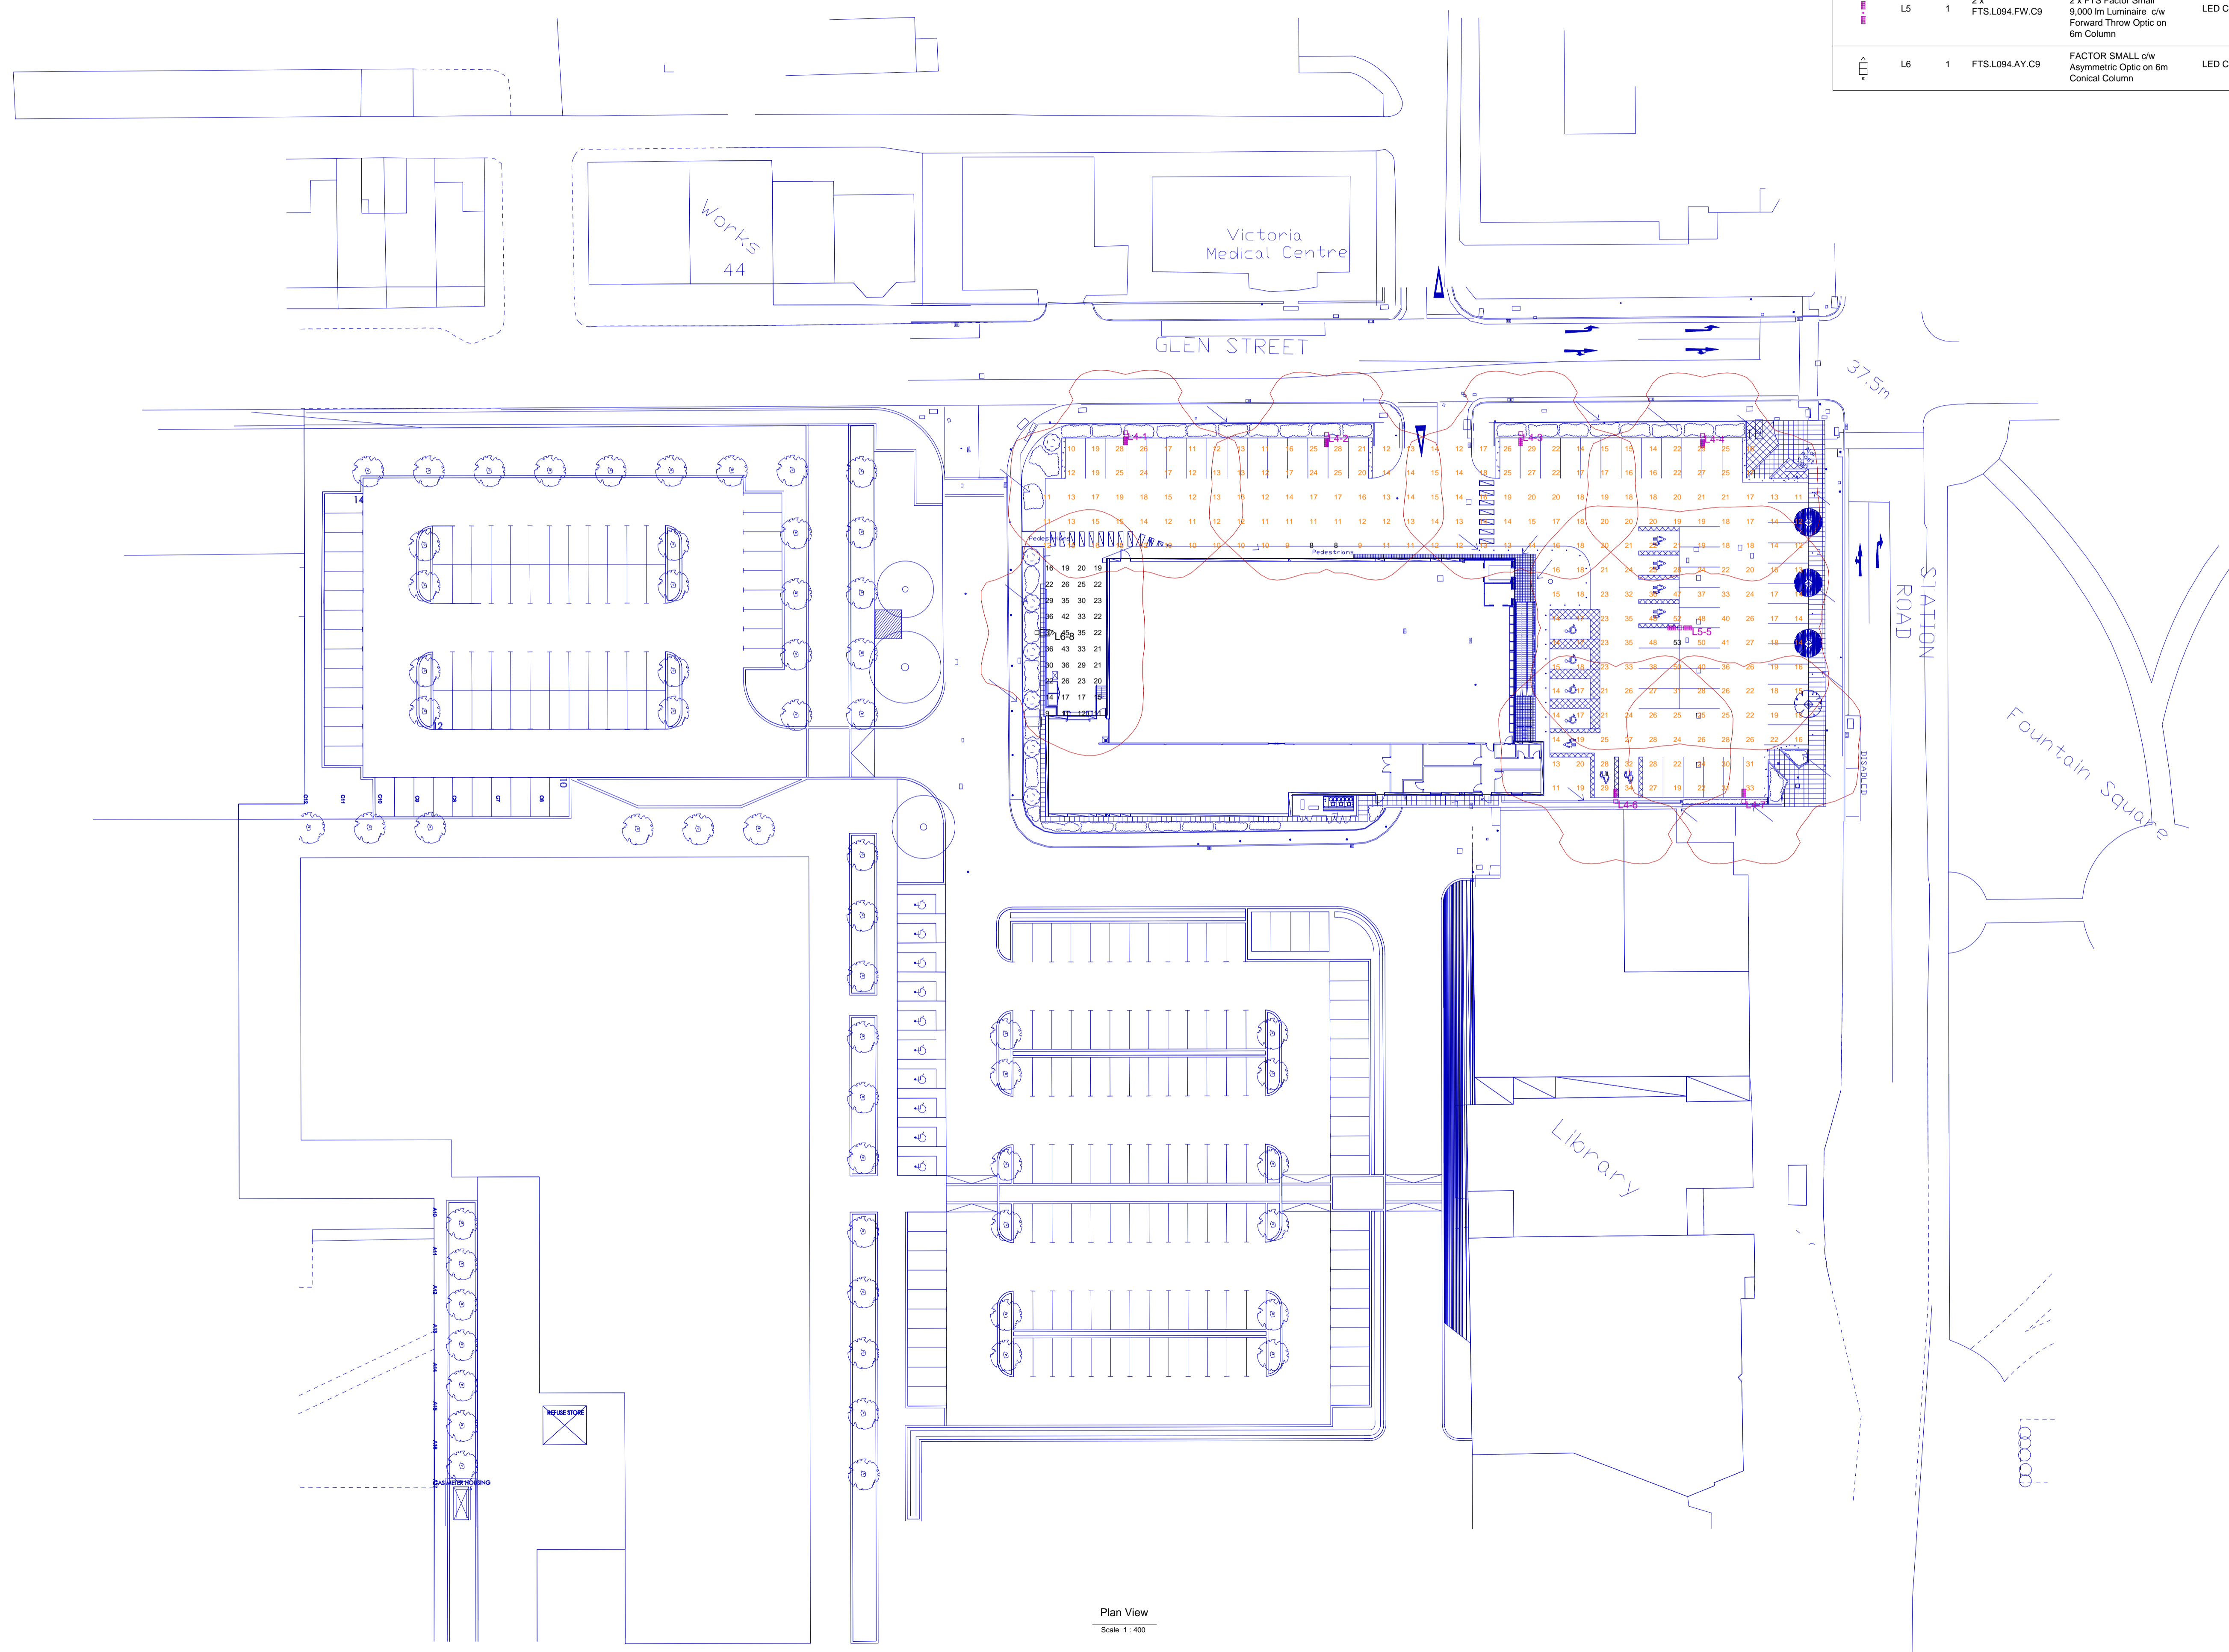

STATISTICS				
Description	Symbol	Avg	Min	Min/Avg
Car Park	+	20 lux	8 lux	0.40
Service Point	+	25 lux	9 lux	0.36

LUMINAIRE SCHEDULE					
Symbol	Label	Qty	Catalog Number	Description	Lamp
	L4	6	FTS.L094.FW.C9	FTS Factor Small 9,000 lm Luminaire c/w Forward Throw Optic on 6m Column	LED C.9000LM - 4000K
	L5	1	2 x FTS.L094.FW.C9	2 x FTS Factor Small 9,000 lm Luminaire c/w Forward Throw Optic on 6m Column	LED C.9000LM - 4000K
	L6	1	FTS.L094.AY.C9	FACTOR SMALL c/w Asymmetric Optic on 6m Conical Column	LED C.9000LM - 4000K

Plan View
Scale 1:400

Aldi Hebburn
Exterior Lighting
Rev 0

Designer	Alan Nicholson
Date	Oct 15th 2015
Scale	1 : 400 @ A1
Drawing No.	Rev 0